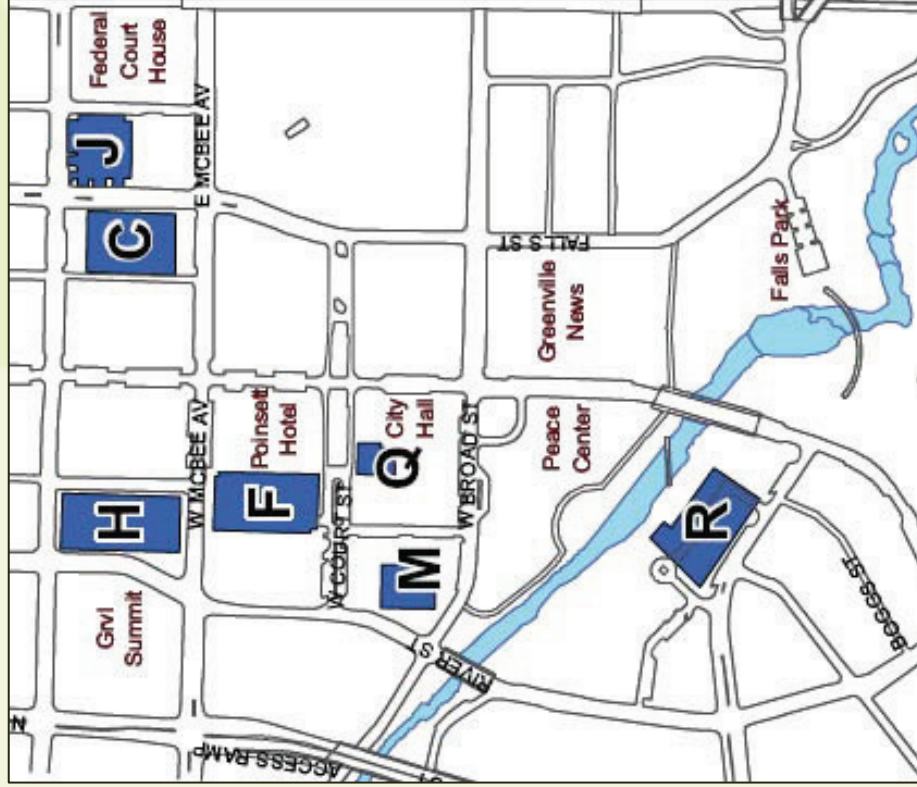

Reedy River Run

March 5 – 6, 2010

Downtown Greenville

Parking Garages

- | | |
|----------|-------------------------------|
| H | West Washington Street |
| C | S. Spring Street |
| J | Irving Street Lot |
| F | Poinsett Garage |
| M | River Street Garage |
| Q | City Hall Short Term |
| R | River Place Garage |